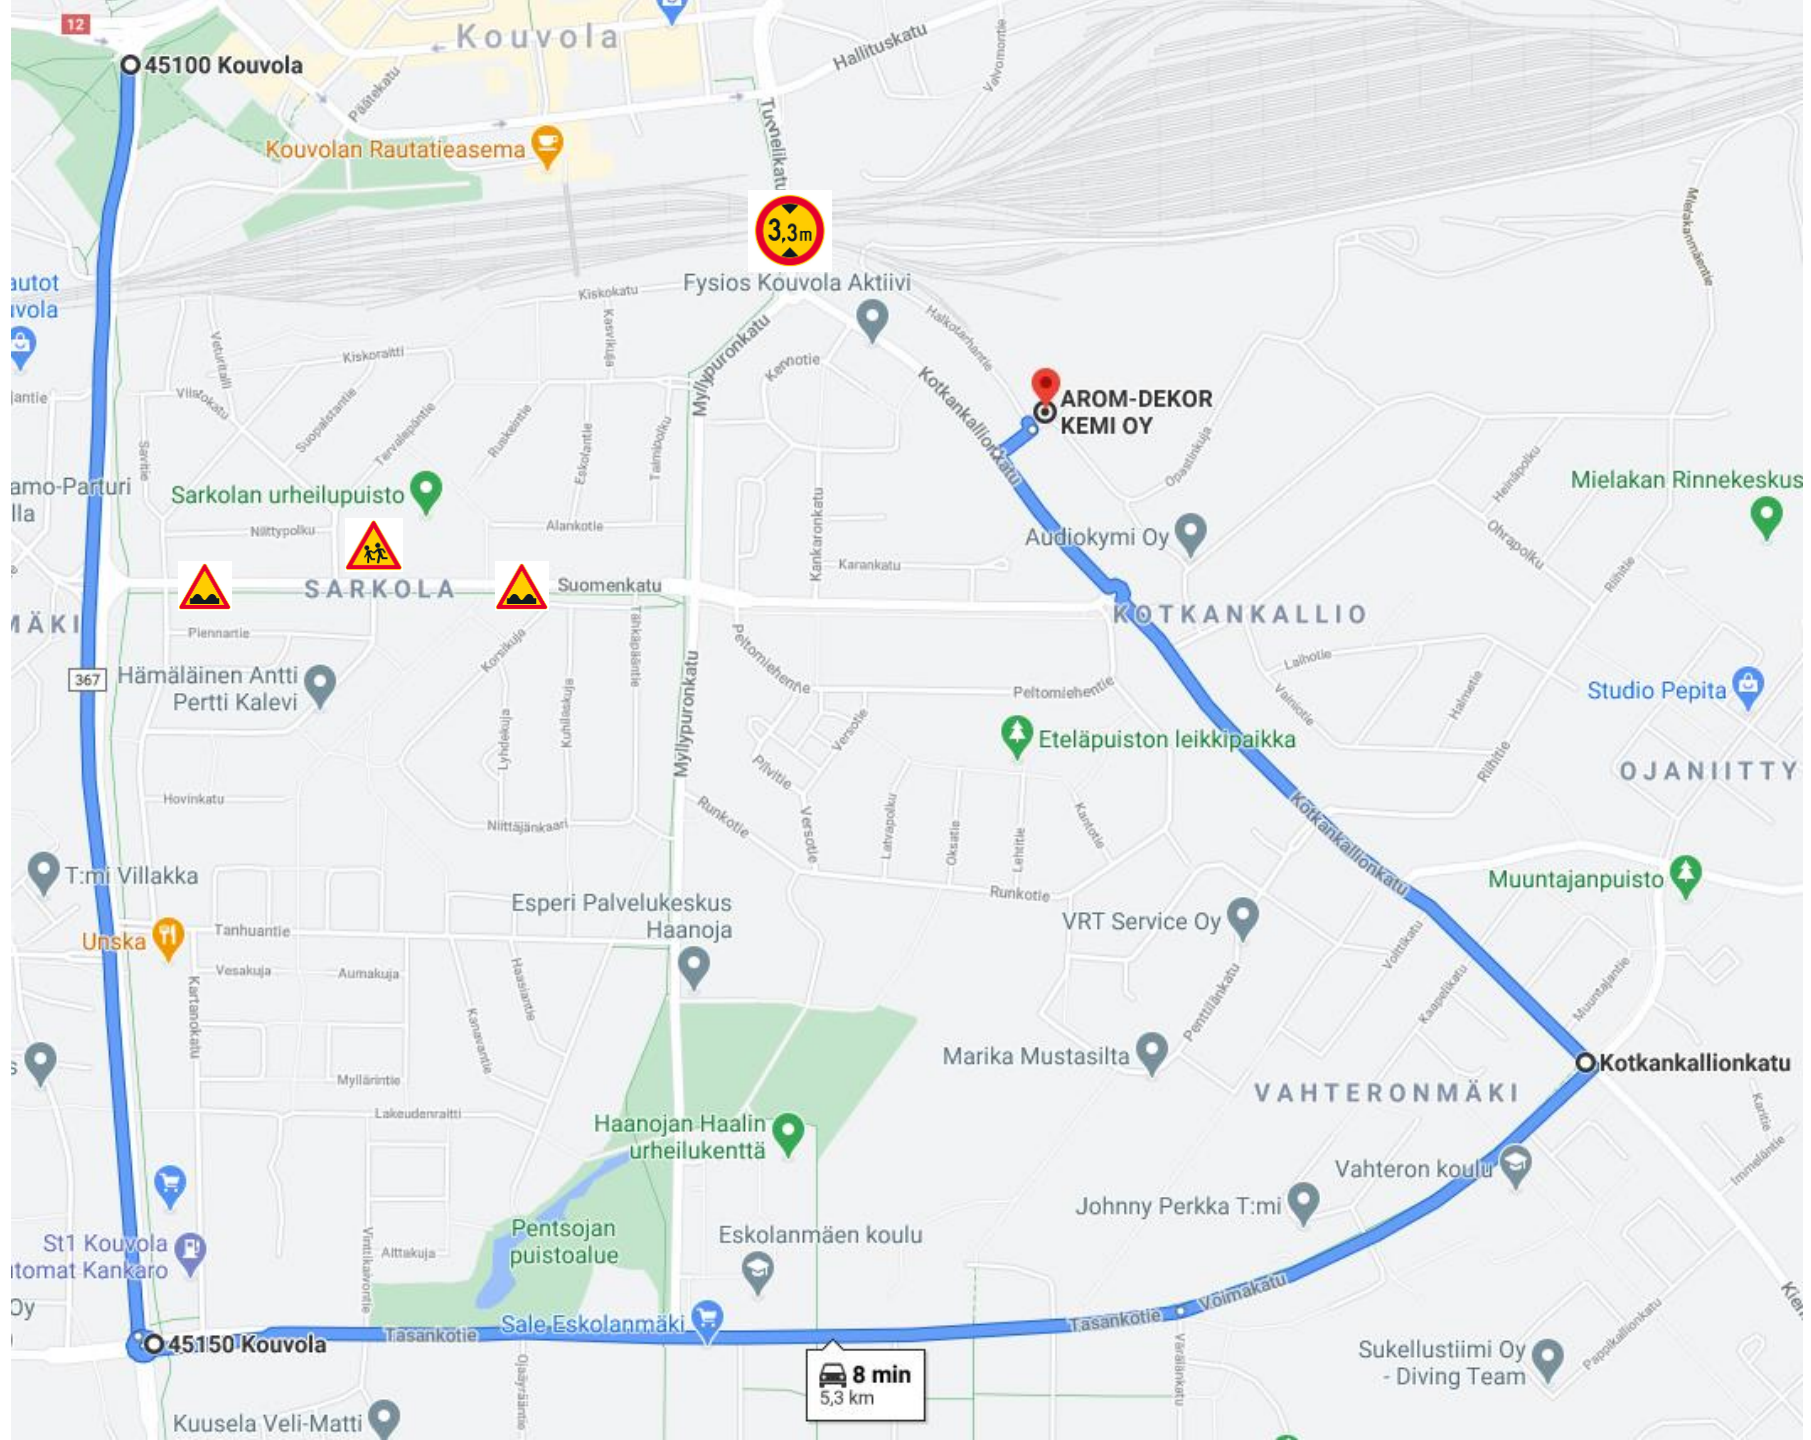

Arom-dekor Kemi Oy

Driving guidance to
Kouvola production plant

Guidance for the vehicles over 3,3 meters in height

Approaching from Kouvola city centre through KYMENLAAKSONTIE. In Tunnelikatun tunnel the maximum height is 3,3 meters. In the city's east end in Tehola all Uudismaankatu tunnels are also max. 3,3 m. Driving through Suomenkatu is not recommended.

45100 Kouvola

Kouvola

Kouvola Rautatieasema

3,3m

Fysios Kouvola Aktiivi

AROM-DEKOR KEMI OY

Sarkolan urheilupuisto

SARKOLA