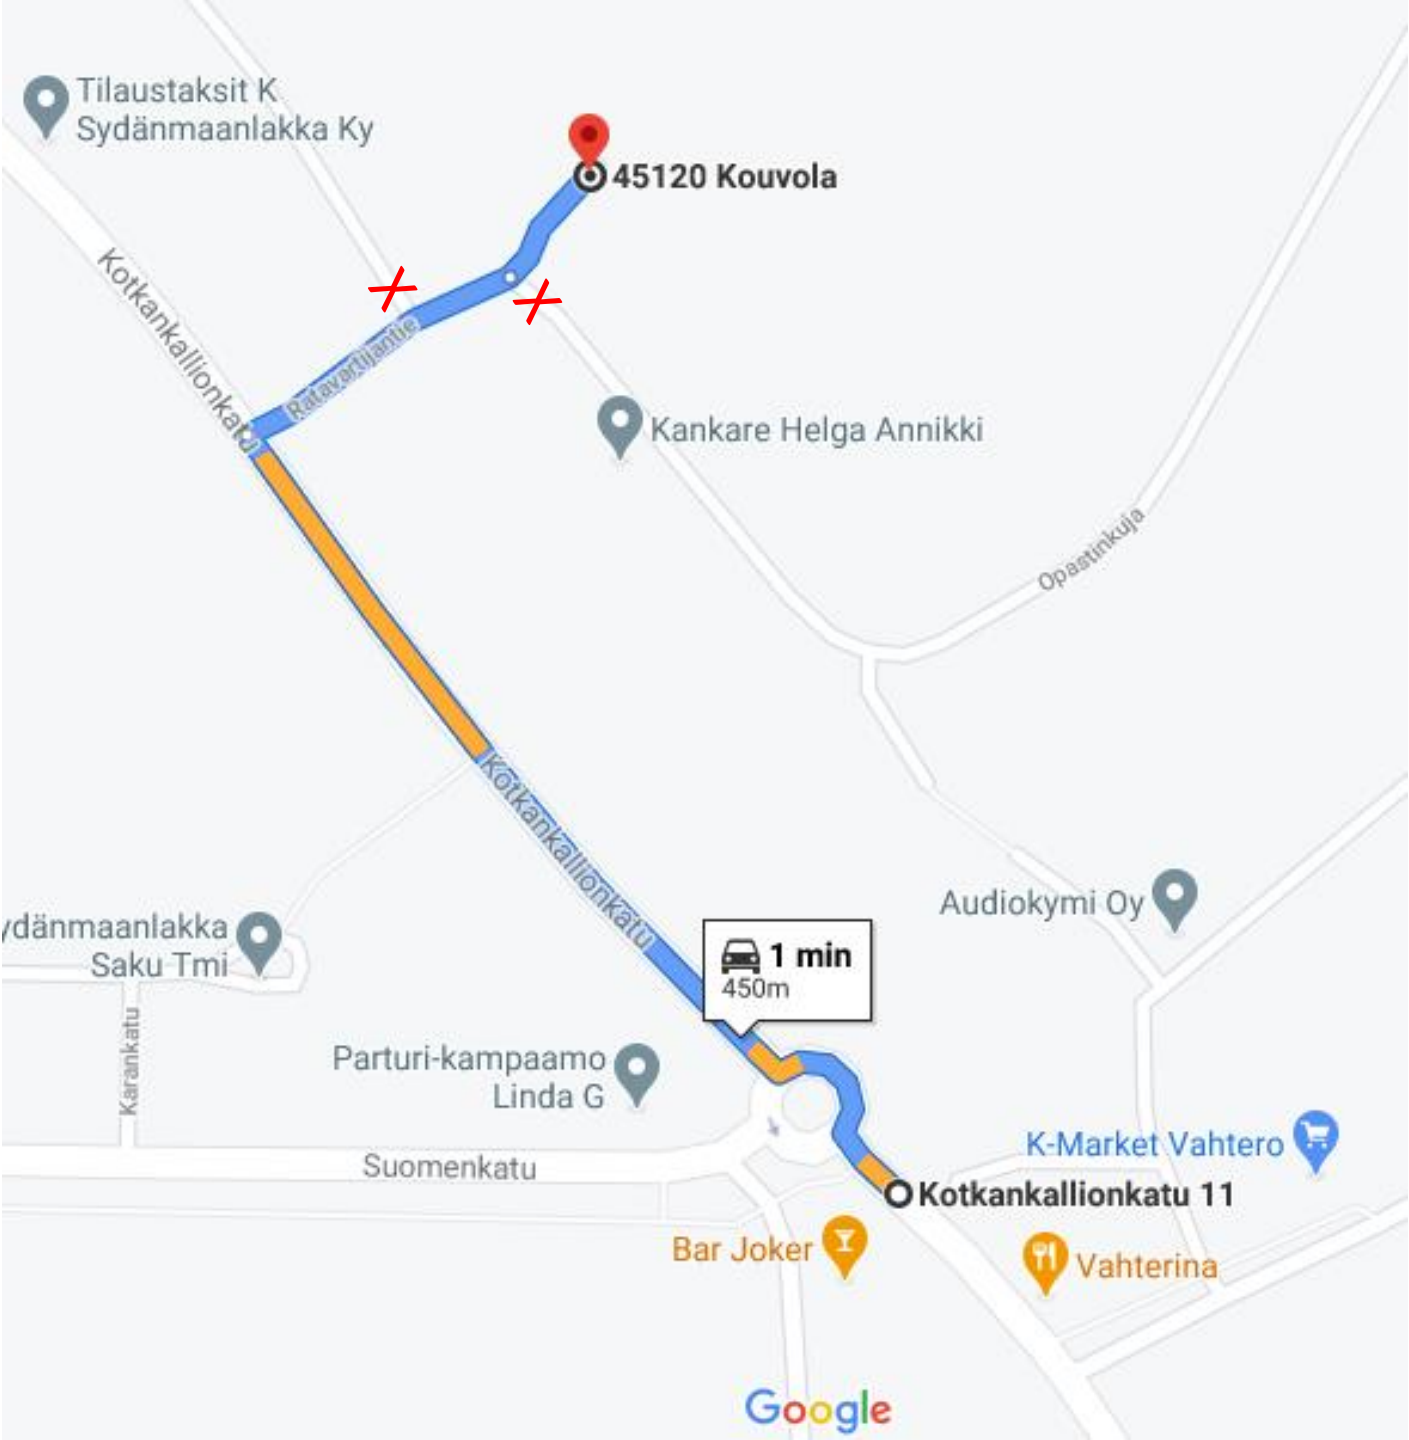

Tilaustaksit K
Sydänmaanlakka Ky

45120 Kouvola

Kotkankallionkatu

Ratavartijantie

Kankare Helga Annikki

Opaatinkuja

Sydänmaanlakka
Saku Tmi

Karankatu

Parturi-kampaamo
Linda G

Audiokymi Oy

Suomenkatu

K-Market Vahtero

Kotkankallionkatu 11

Bar Joker

Vahterina

Google