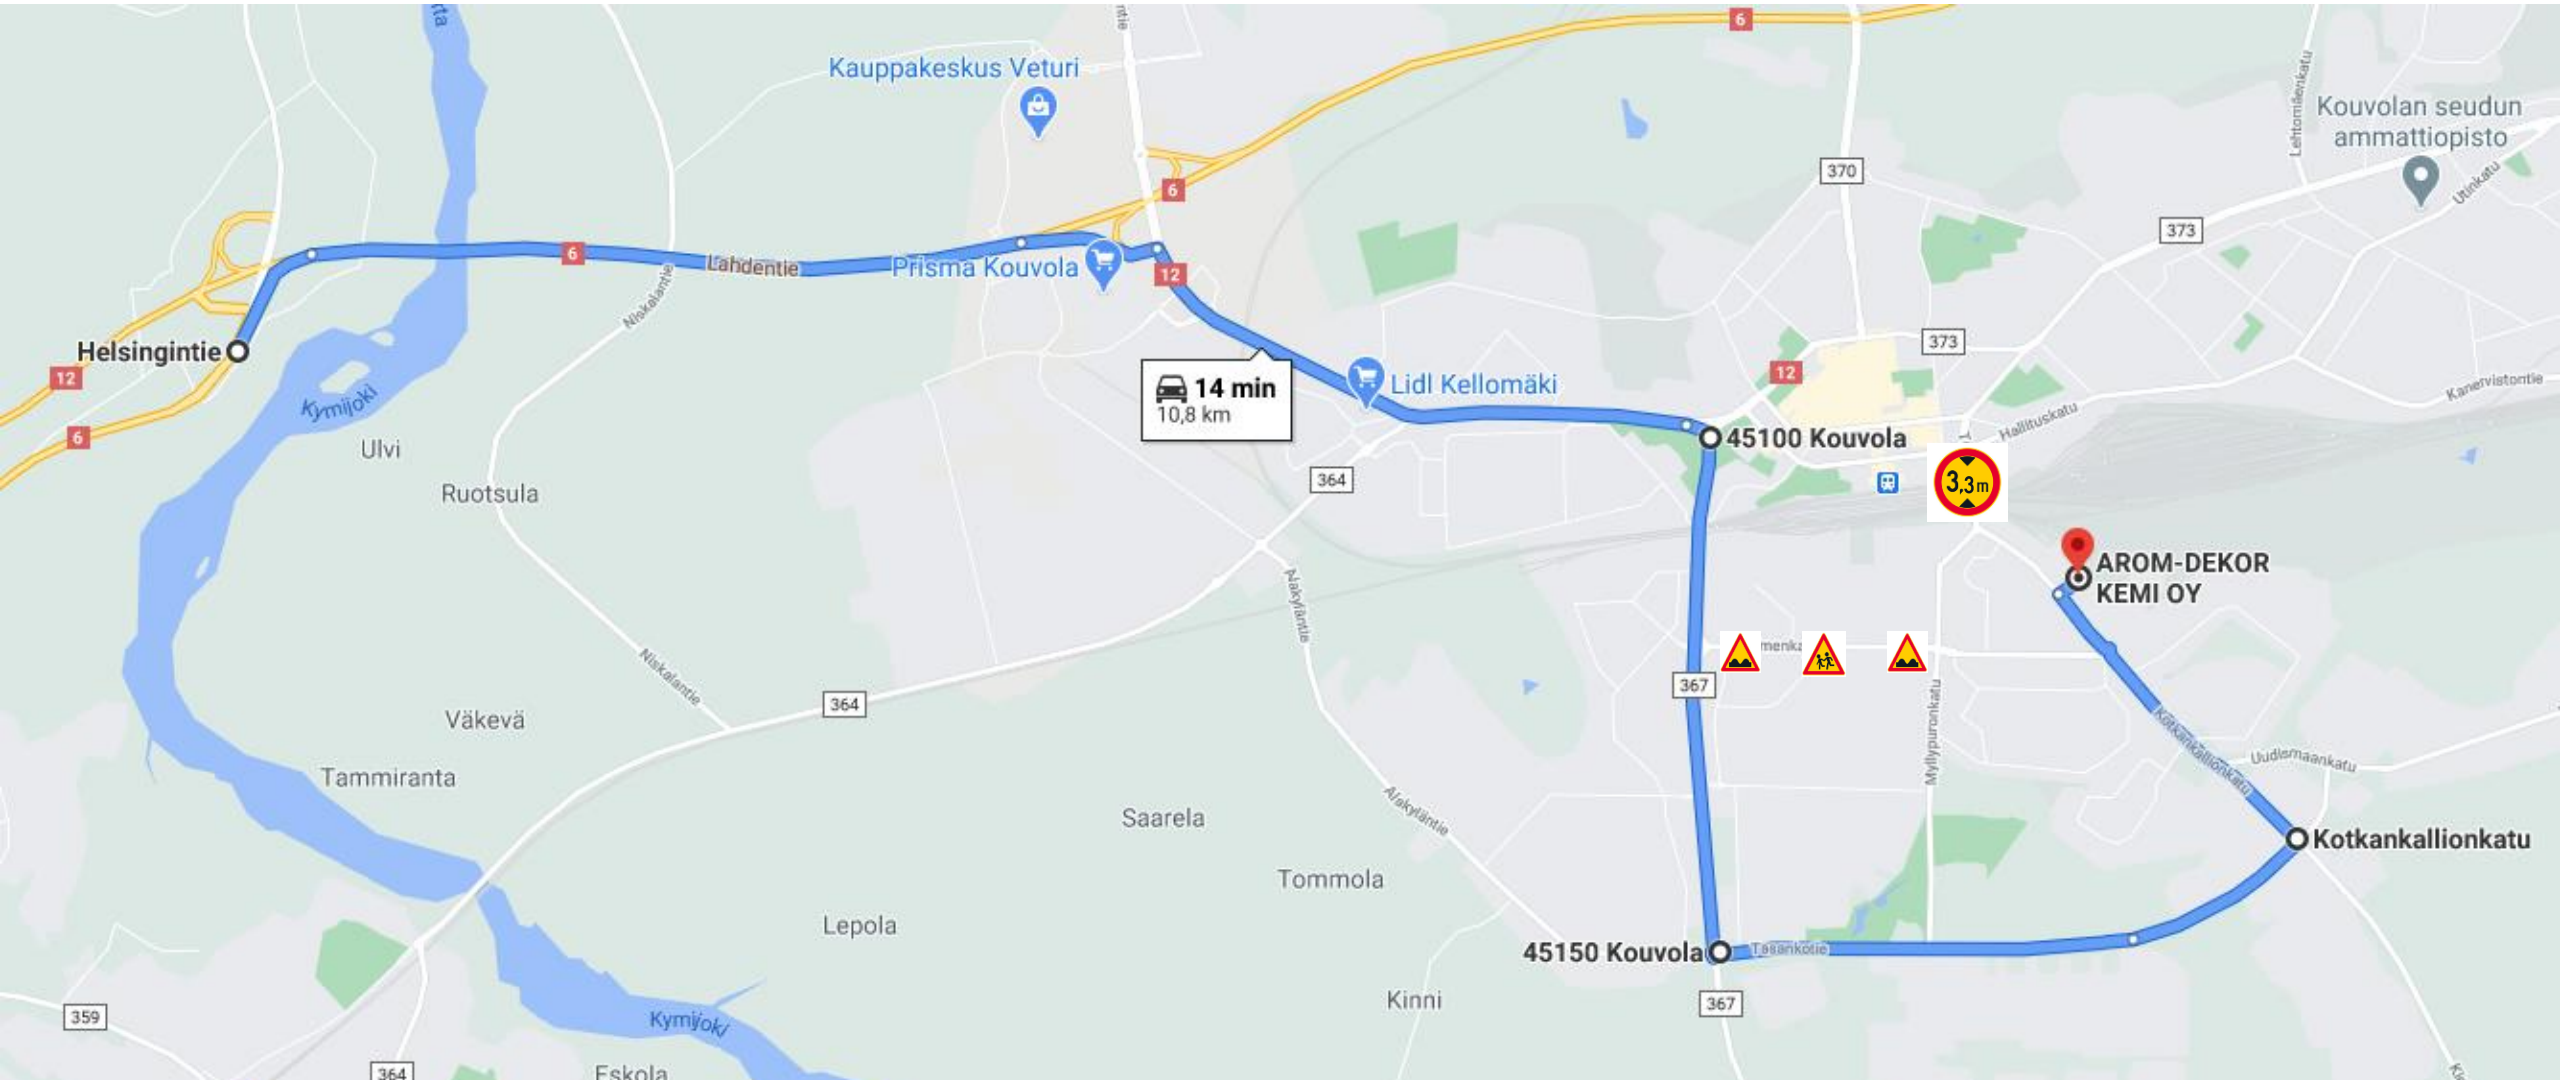

Arom-dekor Kemi Oy

Driving guidance to
Kouvola production plant

Guidance for the vehicles over 3,3 meters in height

Approaching from Kouvola city centre through KYMENLAAKSONTIE. In Tunnelikatun tunnel the maximum height is 3,3 meters. In the city's east end in Tehola all Uudismaankatu tunnels are also max. 3,3 m. Driving through Suomenkatu is not recommended.

45100 Kouvola

Kouvola

Kouvola Rautatieasema

3,3m

Fysios Kouvola Aktiivi

AROM-DEKOR KEMI OY

Sarkolan urheilupuisto

SARKOLA