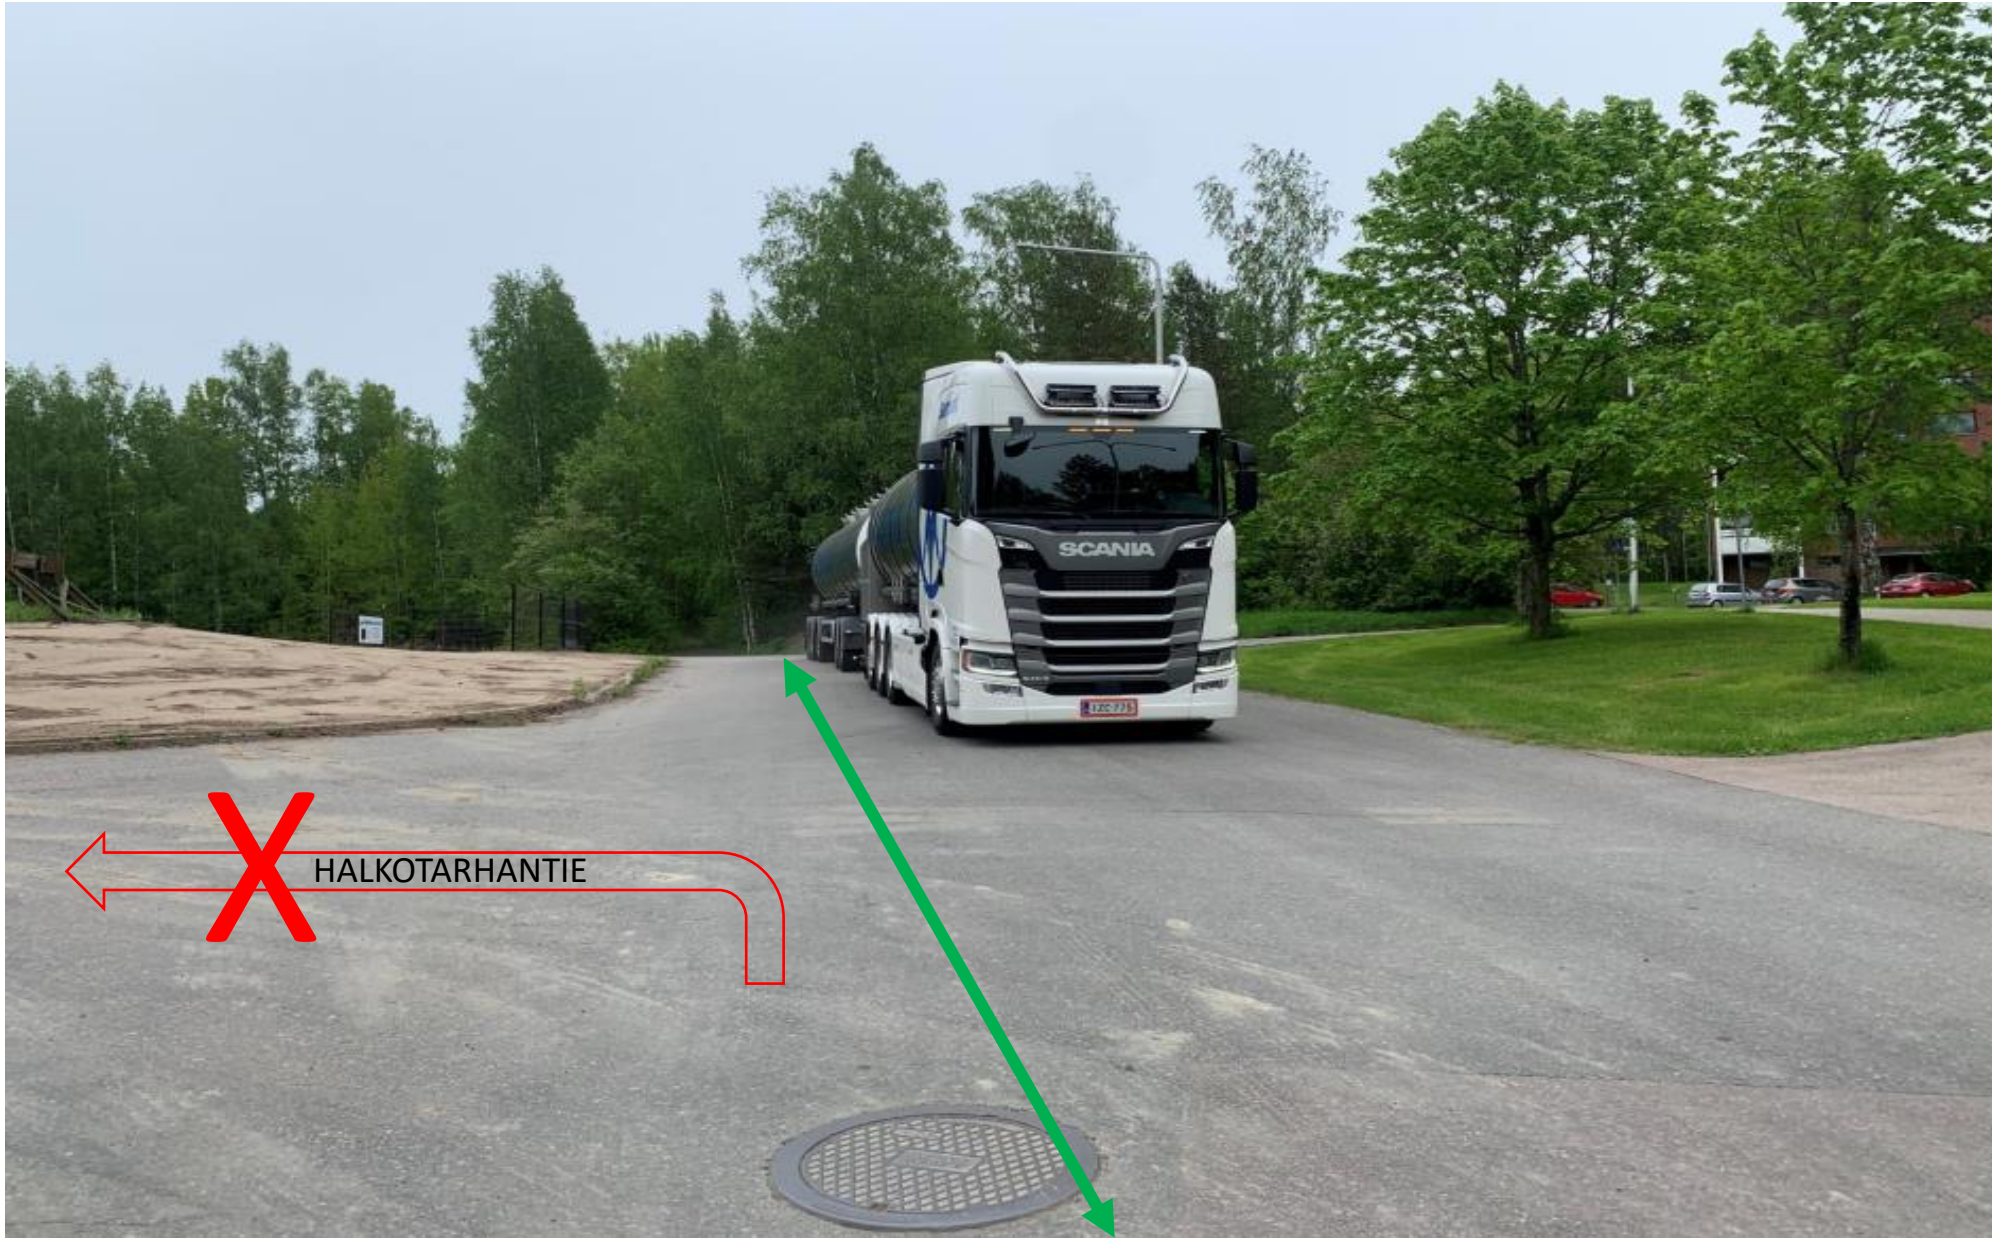

Drive uphill RATAVARTIJANTIE and turn to our plant. DO NOT turn to HALKOTARHANTIE.

(The truck in the picture is just leaving Arom-dekor Kemi Oy plant)